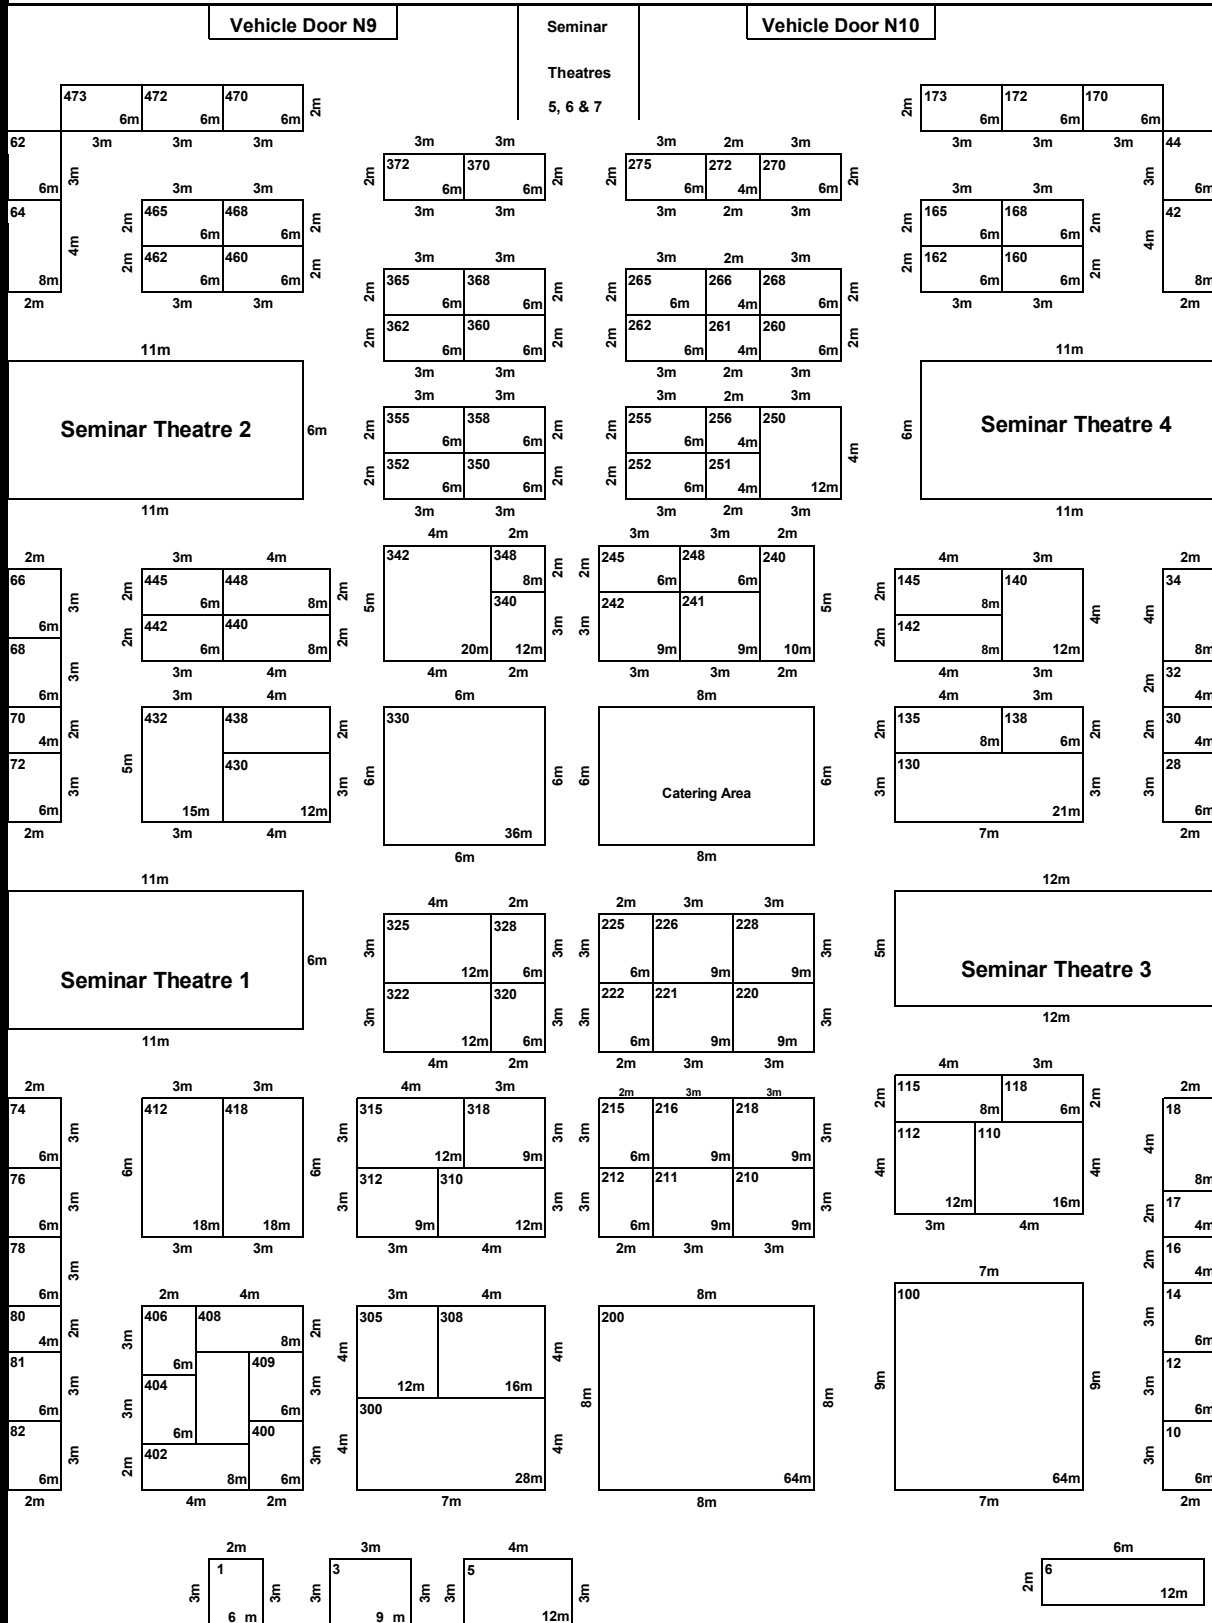

The Property Investor Show N9-10

19th - 20th April 2024

Visitor Entrance