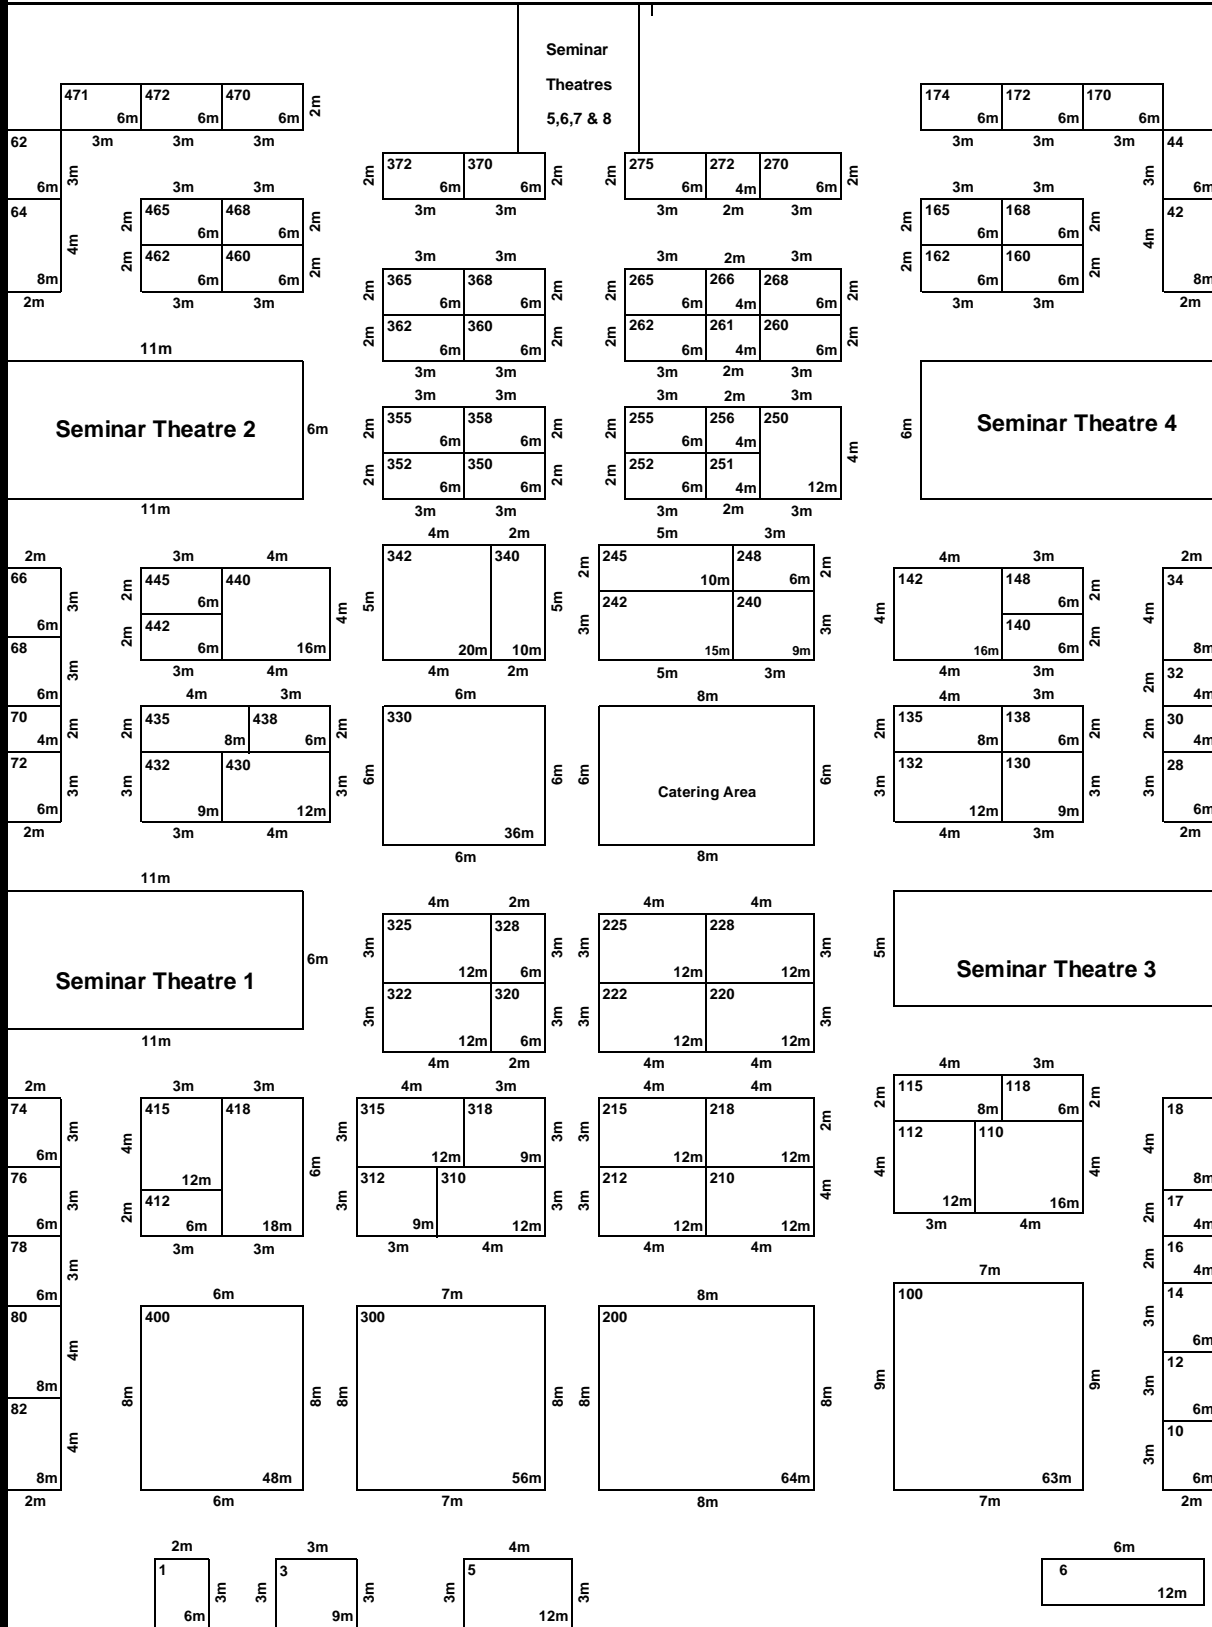

The Property Investor Show | Halls N9-10

19th - 20th April 2024

Visitor Entrance